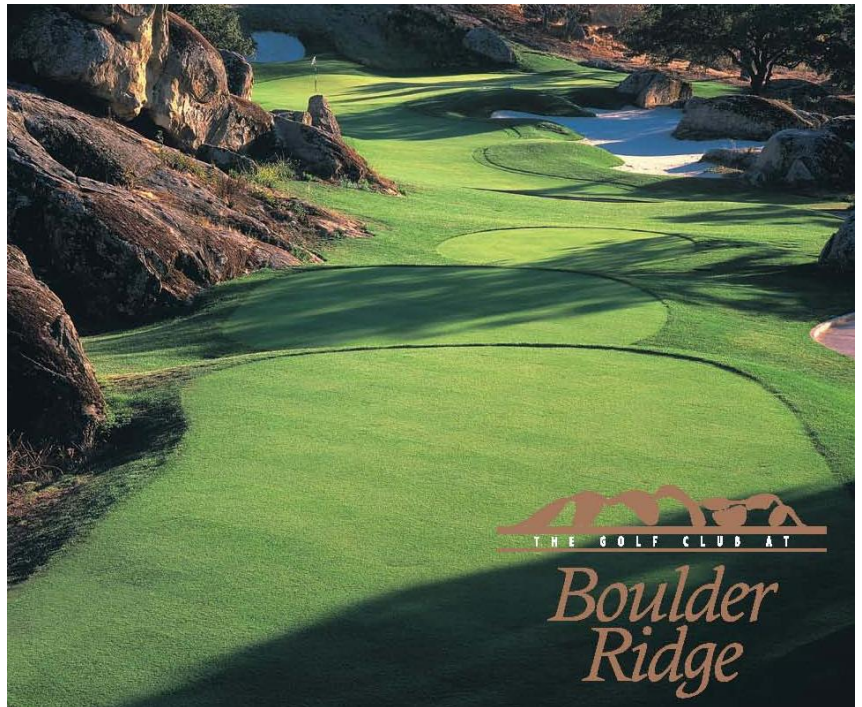

SANTA CLARA FIREFIGHTERS FOUNDATION
1124 WALSH AVE., SANTA CLARA, CALIFORNIA 95050

Golf Round for (2)

Golf Club at Boulder Ridge

Donated

By:

Retail Value: \$280.00
 1000 Old Quarry Rd
 San Jose, CA 95123
 (408) 323 – 9900 ext 122

Located high above the Santa Clara Valley in San Jose, California, Boulder Ridge offers dramatic vistas overlooking Silicon Valley and spectacular views of the Santa Cruz mountains. Touted by raters from Golf Week Magazine as the best course in the area